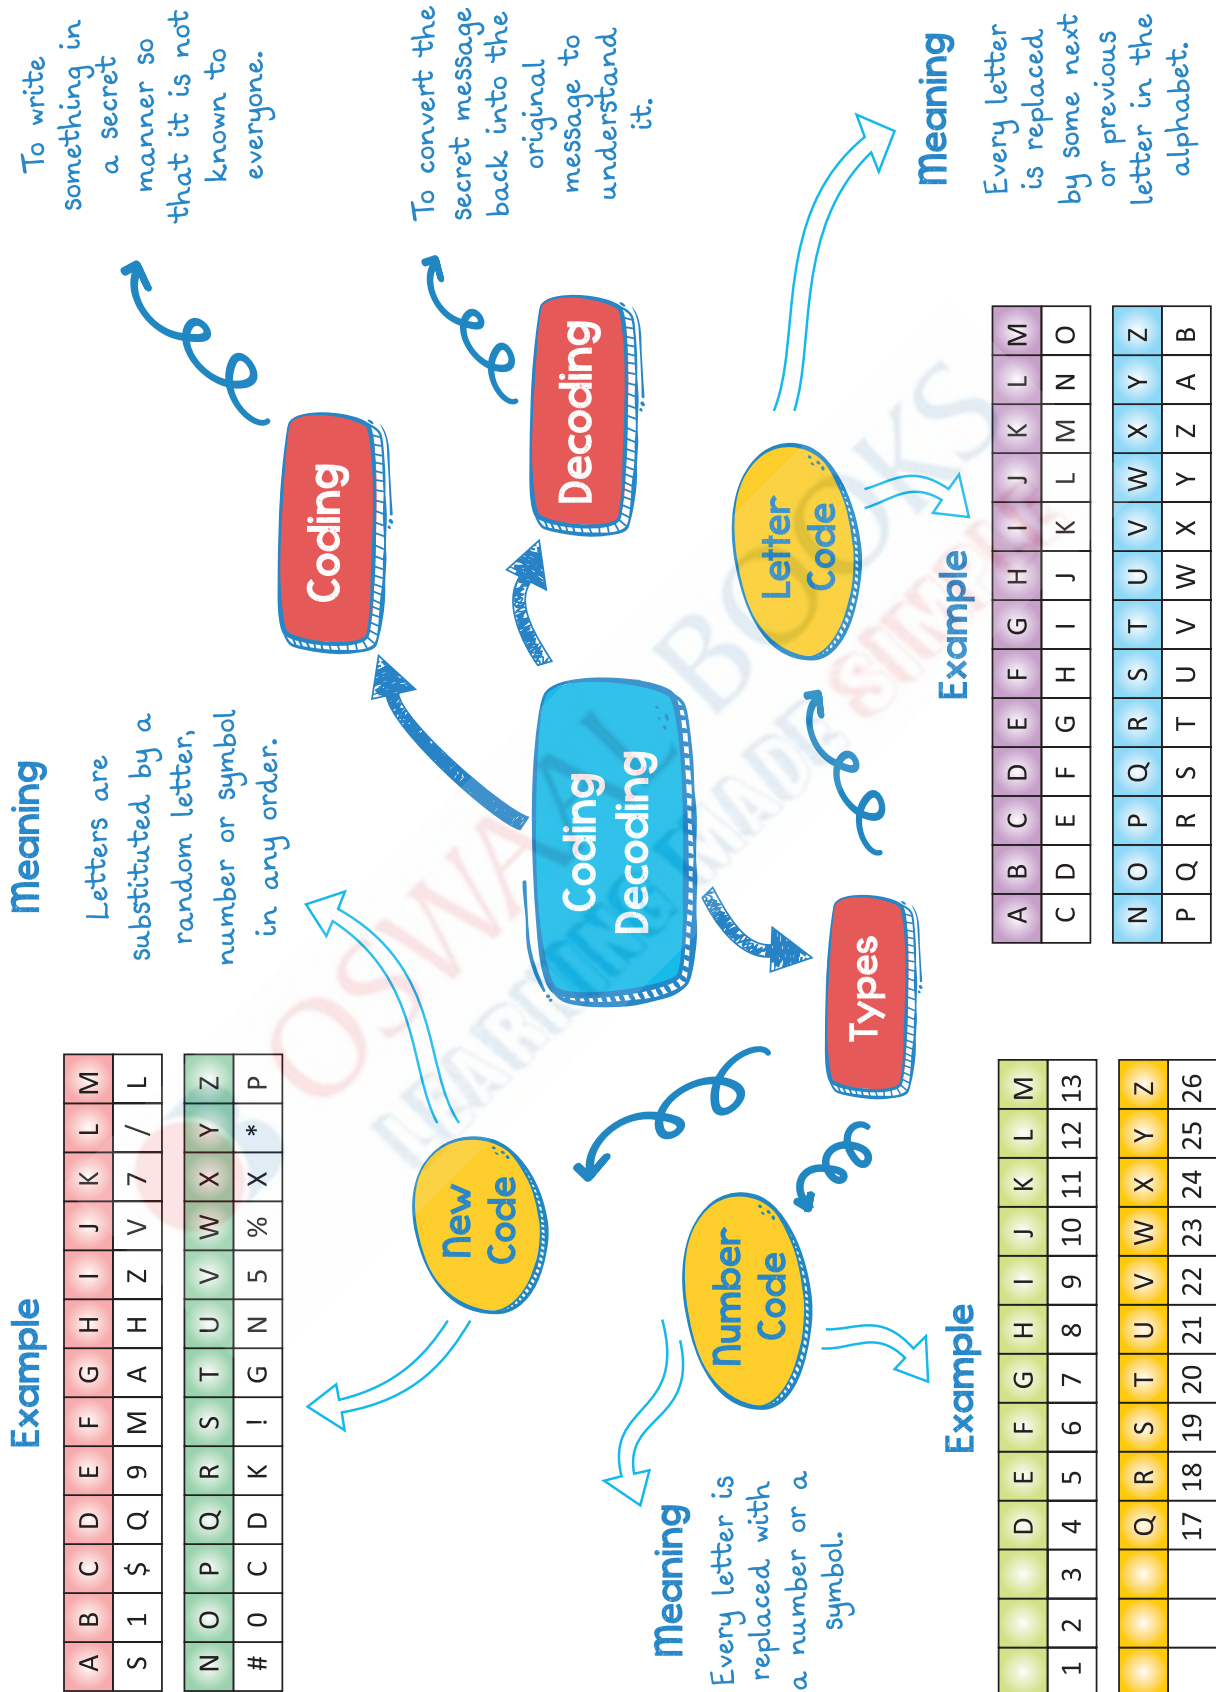

MIND MAPS

LEARNING MADE SIMPLE

DECODING A MIND MAP

The arrows used in the Mind Maps point to different Levels of Associations. Associations spreading out straight from the core concept are the First Level of Association. Then we have a Second Level of Association emitting from the first level and the chronology continues.

To know about more useful books [click here](#)